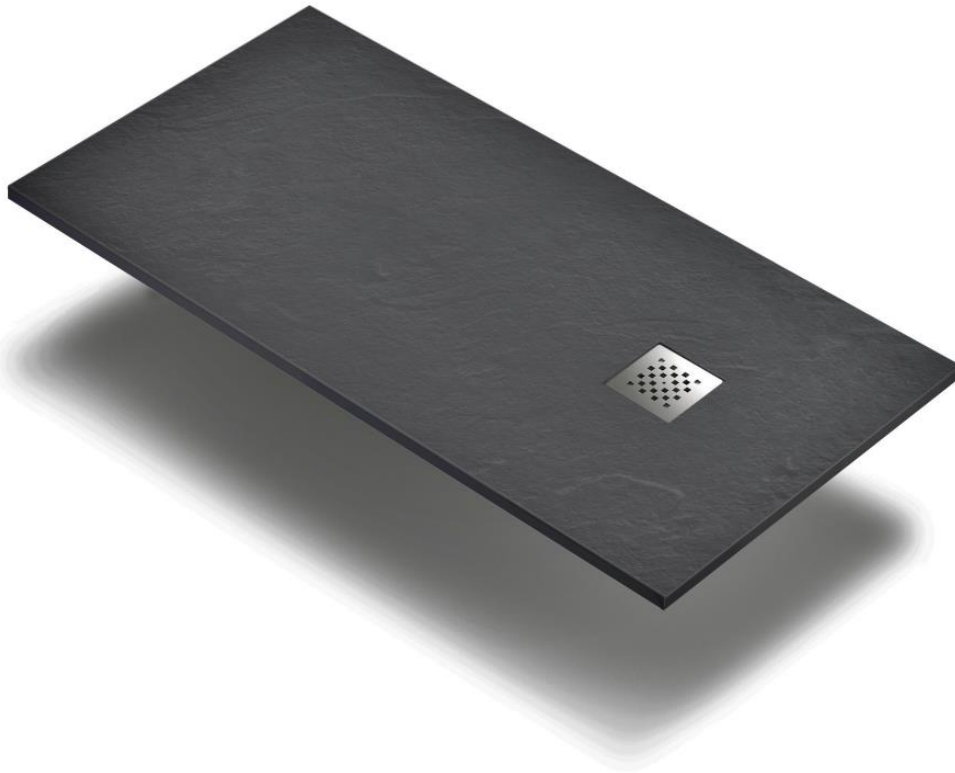

Slate Shower Trays

C3 Anti-slip
Certification

Anti-bacterial
Surface

Stainless Steel Grid
& Waste included

Code	Size (mm)	Colour	Price
AST-18	1000 x 800	Anthracite	€579.00
AST-19	1000 x 900	Anthracite	€613.00
AST-10	1000 x 1000	Anthracite	€822.00
AST-128	1200 x 800	Anthracite	€579.00
AST-129	1200 x 900	Anthracite	€679.00
AST-1210	1200 x 1000	Anthracite	€886.00
AST-148	1400 x 800	Anthracite	€689.00
AST-149	1400 x 900	Anthracite	€748.00
AST-158	1500 x 800	Anthracite	€714.00
AST-159	1500 x 900	Anthracite	€778.00
AST-168	1600 x 800	Anthracite	€778.00
AST-177	1700 x 700	Anthracite	€834.00
AST-178	1700 x 800	Anthracite	€815.00
AST-179	1700 x 900	Anthracite	€911.00