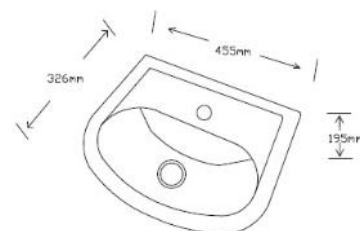

Low Level Doc M Pack

Matrix Close Coupled Doc M Pack — Lever Flush

Each pack comprises of:

- 470mm Raised Height Pan
- Wash Basin 455mm & Brackets
- Swing Arm 760mm
- Toilet Ring Seat
- Lever Cistern & Padded Back Rest
- 4 x 600mm Grab Rail Pack
- Sequential Basin Mixer
- Bottle Trap & Waste

CE Compliant and fully WRAS Approved.

Complete Pack Price:

€1,071.00