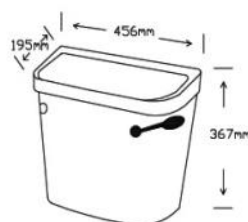

Low Level Doc M Pack

Matrix Close Coupled Doc M Pack — Lever Flush

Each pack comprises of:

- 470mm Raised Height Pan
- Wash Basin 455mm & Brackets
- Swing Arm 760mm
- Toilet Ring Seat
- Lever Cistern & Padded Back Rest
- 4 x 600mm Grab Rail Pack
- Sequential Basin Mixer
- Bottle Trap & Waste

CE Compliant and fully WRAS Approved.

Complete Pack Price:

€1,071.00