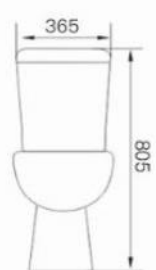

**Short Projection**

**Nova Rimless Pan & Seat**

€222.00

**Nova Cistern Dual Button Flush**

€153.00

**Rimless Technology**

**Evo Rimless Pan & Seat**

€173.00