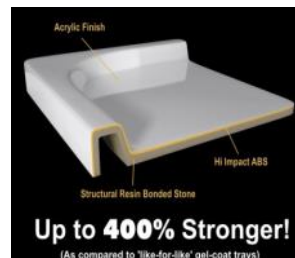

Code	Size (mm)	Waste Position	Price
OC-80Q	800 x 800 Quad		€244.00
OC-90Q	900 x 900 Quad		€244.00
OC-10Q	1000 x 1000 Quad		€303.00