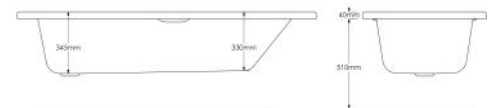

**FSB -06 Granada**  
Double Ended Bath

**FSB -07 Palma**  
Double Slipper Double Ended Bath

**Shower Bath 1700 x 850 RH**

**SAN100/1100 Concealed Wall Frame**

**SAN140/850 Concealed Wall Frame**

**Sidney 1500 x 700**