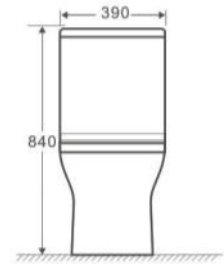

# Fully Shrouded Toilets

**Also available  
in  
semi-comfort  
height 420mm**

**Eclipse Rimless Pan & Seat**  
**Eclipse Cistern Dual Button Flush**

**€308.00**  
**€205.00**

**Orca Pan & Seat**  
**Orca Cistern Dual Button Flush**