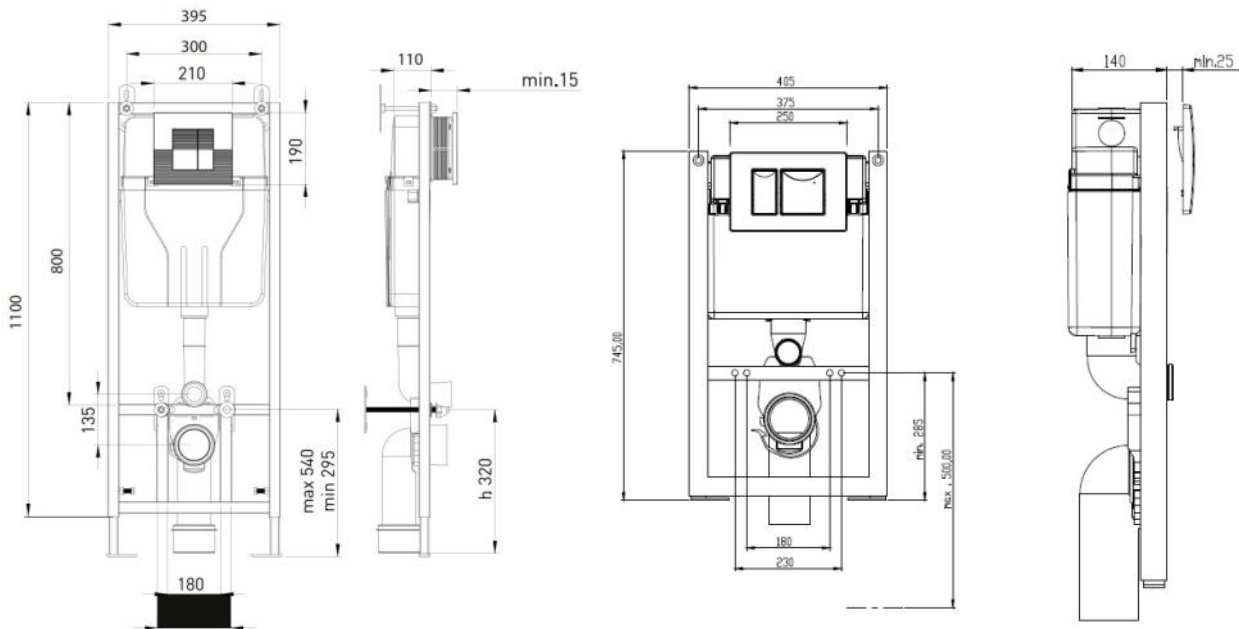

**FSB -06 Granada**  
Double Ended Bath

**FSB -07 Palma**  
Double Slipper Double Ended Bath

**Shower Bath 1700 x 850 RH**

**SAN100/1100 Concealed Wall Frame**

**SAN140/850 Concealed Wall Frame**

**Sidney 1500 x 700**