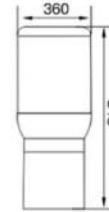

Compact Rimless Pan & Seat

€313.00

Compact Cistern Dual Button Flush

€173.00