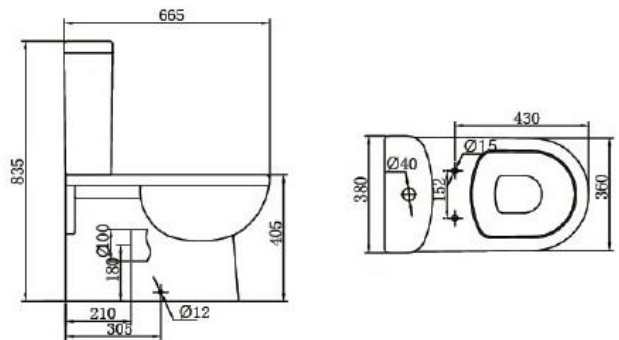

Lara Pan & Seat

€271.00

Lara Cistern Dual Button Flush

€173.00