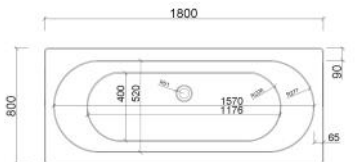

Sigma 1700 x 700

Elite 1700 x 750

Modena 1800 x 800