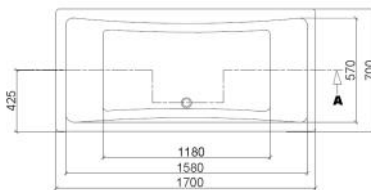

Sigma 1700 x 700