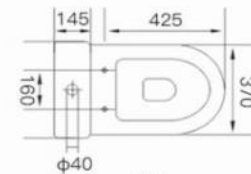

Nova Rimless Pan & Seat

€222.00

Nova Cistern Dual Button Flush

€153.00