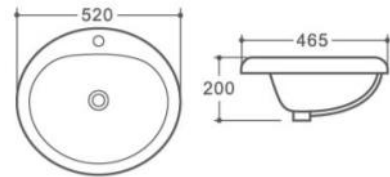

Drop-in Counter Basin (1 tap hole)

€153.00