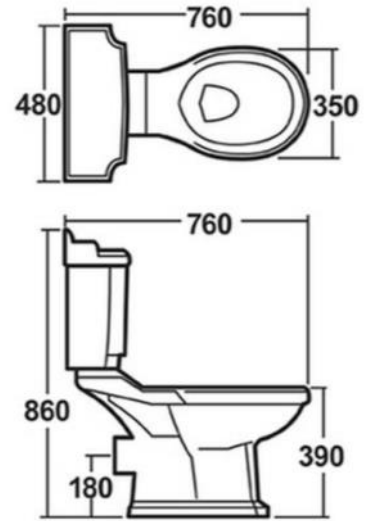

Victoria Pan & Seat

€187.00

Victoria Cistern Dual Lever Flush

€104.00