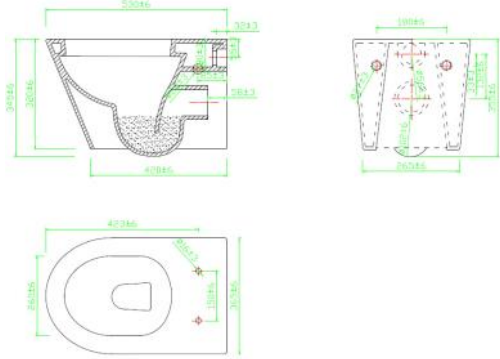

Wall Hung Toilets

Rimless Technology

€205.00

Rimless Technology

€338.00

Rimless Technology

€389.00

NEW

Black
IISERIES

Rimless Technology

€640.00