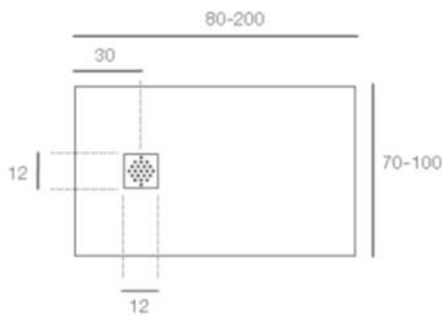

Slate Shower Trays

C3 Anti-slip
Certification

Anti-bacterial
Surface

Stainless Steel Grid
& Waste included

Code	Size (mm)	Colour	Price
AST-18	1000 x 800	Anthracite	€579.00
AST-19	1000 x 900	Anthracite	€613.00
AST-10	1000 x 1000	Anthracite	€822.00
AST-128	1200 x 800	Anthracite	€579.00
AST-129	1200 x 900	Anthracite	€679.00
AST-1210	1200 x 1000	Anthracite	€886.00
AST-148	1400 x 800	Anthracite	€689.00
AST-149	1400 x 900	Anthracite	€748.00
AST-158	1500 x 800	Anthracite	€714.00
AST-159	1500 x 900	Anthracite	€778.00
AST-168	1600 x 800	Anthracite	€778.00
AST-177	1700 x 700	Anthracite	€834.00
AST-178	1700 x 800	Anthracite	€815.00
AST-179	1700 x 900	Anthracite	€911.00