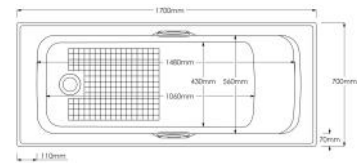

**FSB -06 Granada**  
Double Ended Bath

**FSB -07 Palma**  
Double Slipper Double Ended Bath

**Shower Bath 1700 x 850 RH**

**SAN100/1100 Concealed Wall Frame**

**SAN140/850 Concealed Wall Frame**

**Sidney 1500 x 700**