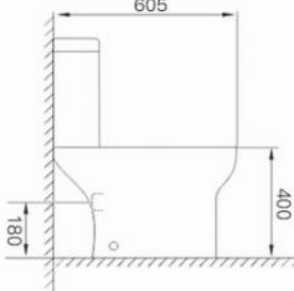

Nova Rimless Pan & Seat

€222.00

Nova Cistern Dual Button Flush

€153.00