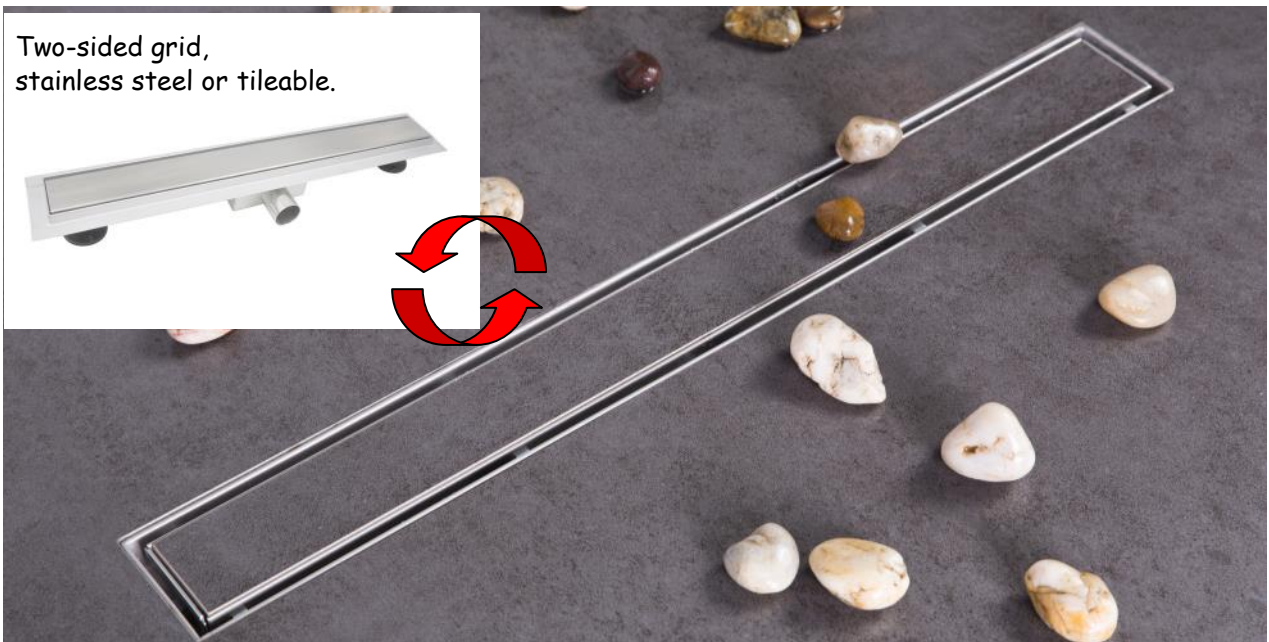

# Wetroom Floor Drains

Two-sided grid,  
stainless steel or tileable.

**SQG Square Floor Drain**

€96.00

Two-sided grid,  
stainless steel or tileable.

**LD500 Linear Floor Drain 500mm**

€296.00

**LD700 Linear Floor Drain 700mm**