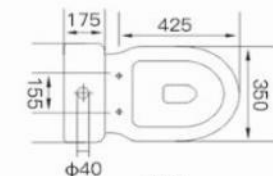

Evo Rimless Pan & Seat

€173.00

Evo Cistern Dual Button Flush

€119.00