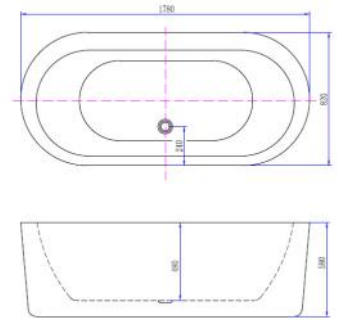

FSB -03 Madrid
Double Ended Bath