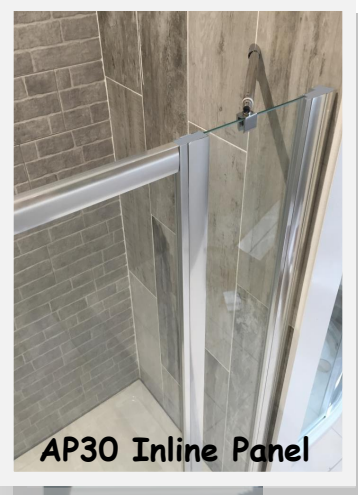

Aero Bifold Door

Lifetime Guarantee
Quality
MATRIX
Assured

Code	Size	Adjustment	Door Access	Price
AF70	700	650-690	485	€451.00
AF76	760	710-750	545	€451.00
AF80	800	750-790	585	€451.00
AF90	900	850-890	685	€451.00
AF10	1000	950-990	785	€515.00
AF80+AP30	1100	1020-1080	585	€721.00
AF90+AP30	1200	1120-1180	685	€721.00

Height 1850mm	✓
CE approved 6mm toughened safety glass BS EN12150 Class 1	✓
Universal opening	✓
Polished chrome finish	✓
Chrome handle	✓
Quick assembly	✓
Easy clean glass	✓