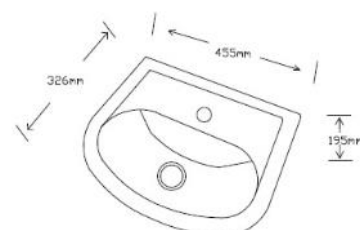

Close Couple Doc M Pack

Matrix Close Coupled Doc M Pack — Lever Flush

Each pack comprises of:

- 470mm Raised Height Pan
- Wash Basin 455mm & Brackets
- Swing Arm 760mm
- Toilet Ring Seat
- Lever Flush Cistern & Fittings
- 4 x 600mm Grab Rail Pack
- Sequential Basin Mixer
- Bottle Trap & Waste

CE Compliant and fully WRAS Approved.

Complete Pack Price:

€1,071.00