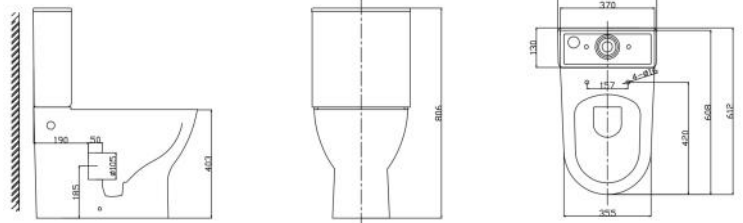

Viola Rimless Pan & Seat

€271.00

Viola Cistern Dual Button Flush

€136.00