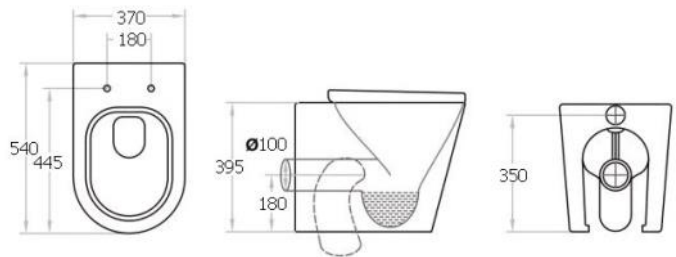

Zoe Rimless Floor Pan & Seat

€338.00