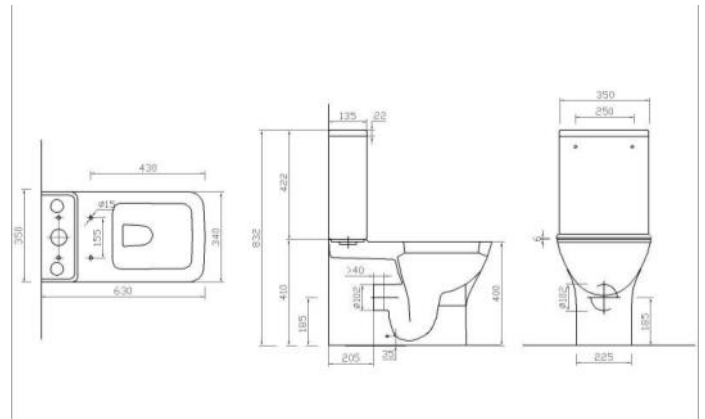

# Fully Shrouded Toilets

**Also available  
in  
semi-comfort  
height 420mm**

**Eclipse Rimless Pan & Seat**  
**Eclipse Cistern Dual Button Flush**

**€308.00**  
**€205.00**

**Orca Pan & Seat**  
**Orca Cistern Dual Button Flush**