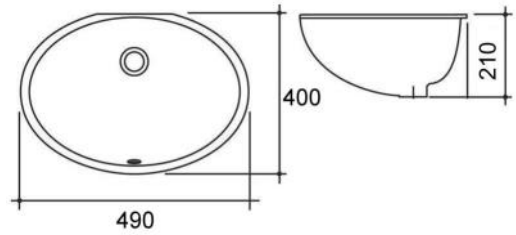

Counter Basins

Under Counter Basin (no tap hole)

€153.00