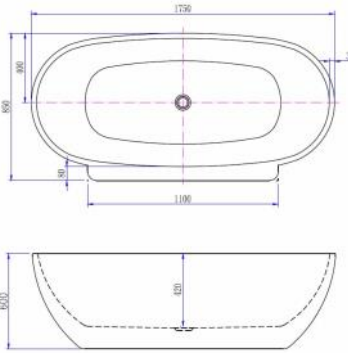

FSB -02 Seville
Double Ended Bath