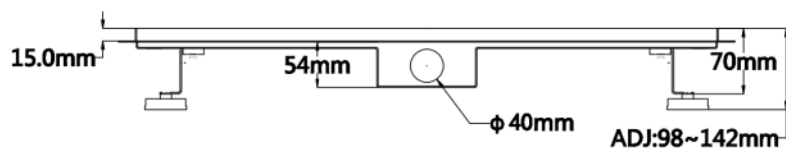

LD500 Linear Floor Drain 500mm

€296.00

LD700 Linear Floor Drain 700mm

€308.00

LD1000 Linear Floor Drain 1000mm

€342.00