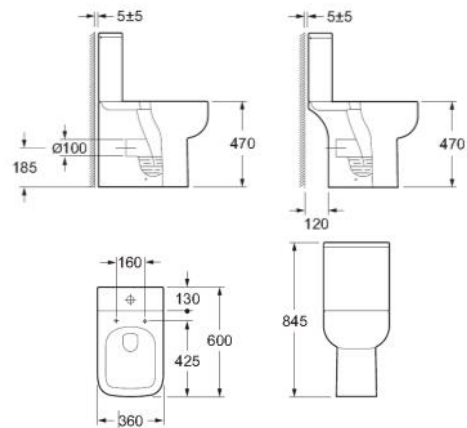

Nero Comfort Height Rimless Pan & Seat
Nero Cistern Dual Button Flush

€338.00
€173.00