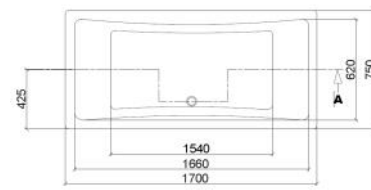

Elite 1700 x 750