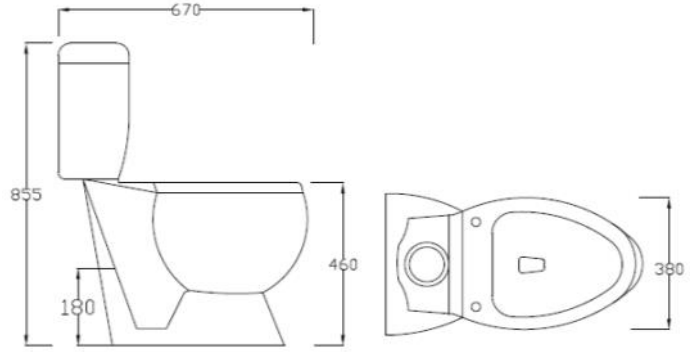

Comfort High Pan & Seat
Comfort Cistern Lever Flush

€239.00
€173.00