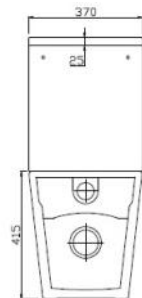

Zoe Rimless Pan & Seat
Zoe Cistern Dual Button Flush

€338.00
€222.00