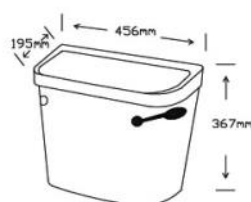

Close Couple Doc M Pack

Matrix Close Coupled Doc M Pack — Lever Flush

Each pack comprises of:

- 470mm Raised Height Pan
- Wash Basin 455mm & Brackets
- Swing Arm 760mm
- Toilet Ring Seat
- Lever Flush Cistern & Fittings
- 4 x 600mm Grab Rail Pack
- Sequential Basin Mixer
- Bottle Trap & Waste

CE Compliant and fully WRAS Approved.

Complete Pack Price:

€1,071.00