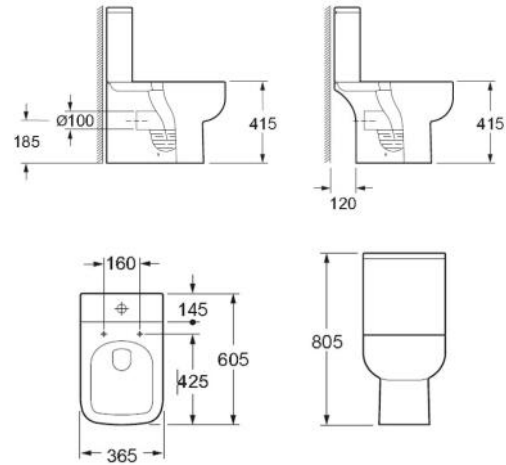

Nero Rimless Pan & Seat

€313.00

Nero Cistern Dual Button Flush

€173.00