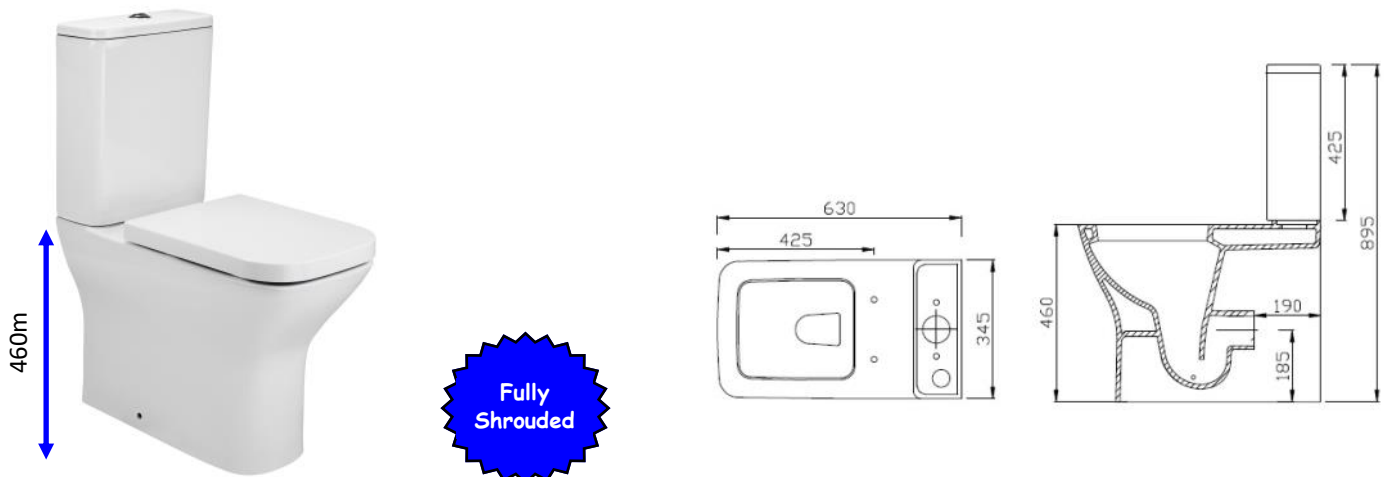

Cloe Comfort Height Pan & Seat
Cloe Cistern Dual Button Flush

€404.00
€239.00