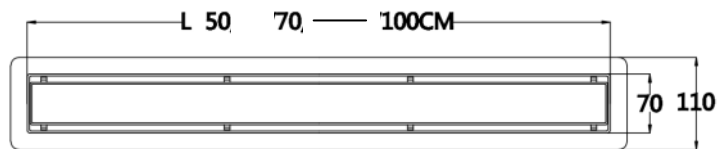

LD500 Linear Floor Drain 500mm

€296.00

LD700 Linear Floor Drain 700mm

€308.00

LD1000 Linear Floor Drain 1000mm

€342.00