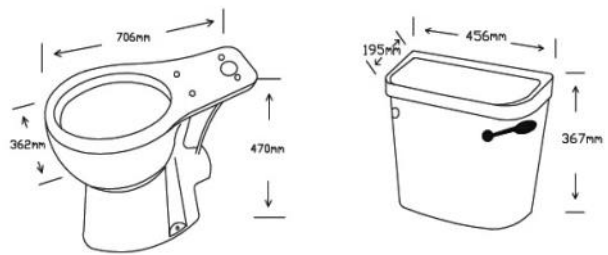

Comfort Height Low Level Pan (no seat included)
Comfort Low Level Cistern

€374.00
€165.00