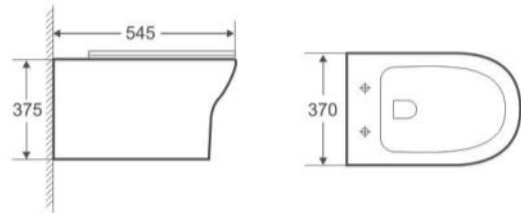

# Wall Hung Toilets

**Rimless Technology**

**Pulse Rimless Wall Pan & Seat**

**€205.00**

**Rimless Technology**

**Zoe Rimless Wall Pan & Seat**

**€338.00**

**Rimless Technology**