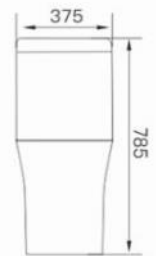

Nova Rimless Pan & Seat

€222.00

Nova Cistern Dual Button Flush

€153.00