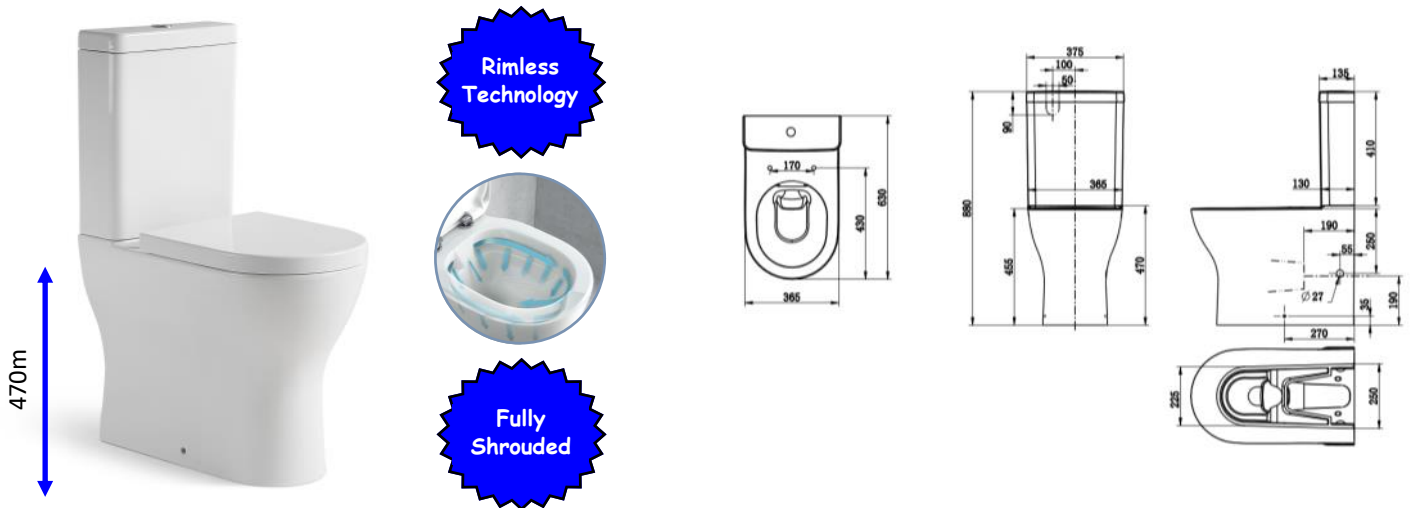

Comfort High Toilets

City Comfort Height Rimless Pan & Seat
City Cistern Dual Button Flush

€404.00
€239.00