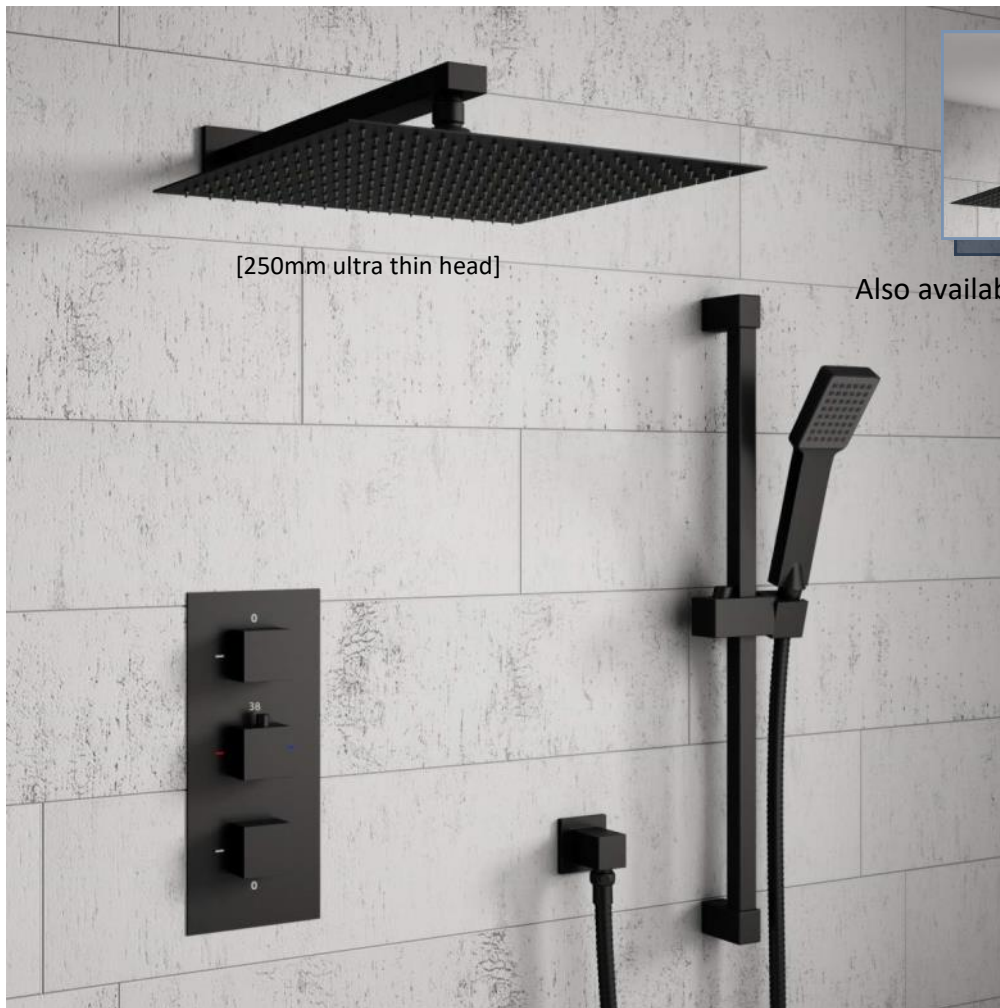

Concealed Showers

[250mm ultra thin head]

Also available with ceiling arm

Black
||SERIES||

BESX119CB

**Black Series Concealed thermostatic two-way
shower valve pack**

€1,139.00