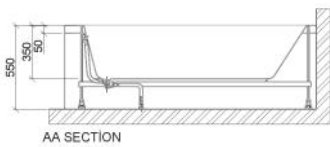

**FSB -06 Granada**  
Double Ended Bath

**FSB -07 Palma**  
Double Slipper Double Ended Bath

**Shower Bath 1700 x 850 RH**

**SAN100/1100 Concealed Wall Frame**

**SAN140/850 Concealed Wall Frame**

**Sidney 1500 x 700**