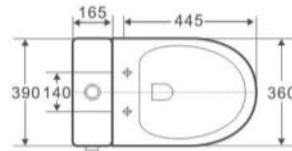

# Fully Shrouded Toilets

**Also available  
in  
semi-comfort  
height 420mm**

**Eclipse Rimless Pan & Seat**  
**Eclipse Cistern Dual Button Flush**

**€308.00**  
**€205.00**

**Orca Pan & Seat**  
**Orca Cistern Dual Button Flush**