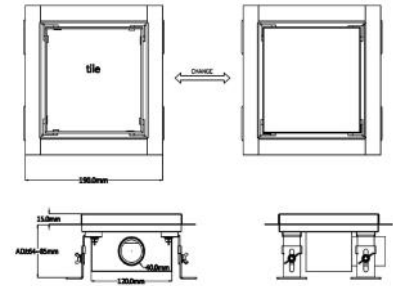

Wetroom Floor Drains

Two-sided grid,
stainless steel or tileable.

€96.00

Two-sided grid,
stainless steel or tileable.

€296.00

LD700 Linear Floor Drain 700mm

€308.00

LD1000 Linear Floor Drain 1000mm

€342.00