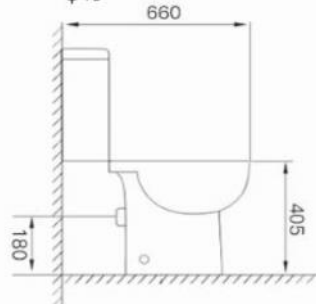

Evo Rimless Pan & Seat

€173.00

Evo Cistern Dual Button Flush

€119.00