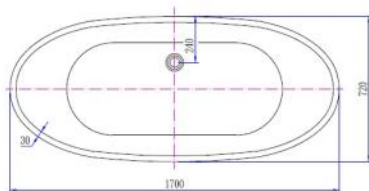

Specifications

FSB -01 Barcelona
Single Ended Slipper Bath

FSB -02 Seville
Double Ended Bath

FSB -03 Madrid
Double Ended Bath

FSB -04 Valencia
Double Ended Bath

FSB -05 Bilbao
Double Ended Bath

FSB -06 Granada
Double Ended Bath