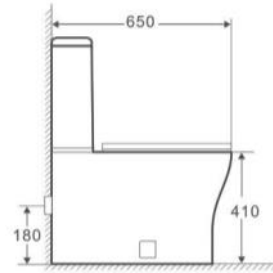

# Fully Shrouded Toilets

**Also available  
in  
semi-comfort  
height 420mm**

**Eclipse Rimless Pan & Seat**  
**Eclipse Cistern Dual Button Flush**

**€308.00**  
**€205.00**

**Orca Pan & Seat**  
**Orca Cistern Dual Button Flush**