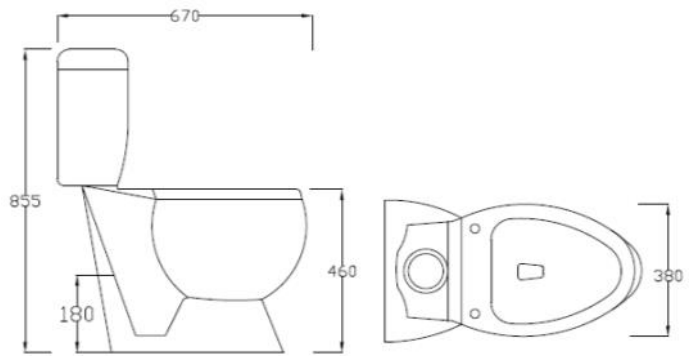

# Open Back Toilets

**Zeta Pan & Seat**

€148.00

**Zeta Cistern Dual Button Flush**

€99.00

**High Rise Pan**

**Comfort High Pan & Seat**

€239.00