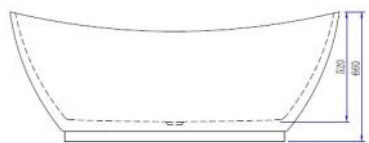

**FSB -06 Granada**  
Double Ended Bath

**FSB -07 Palma**  
Double Slipper Double Ended Bath

**Shower Bath 1700 x 850 RH**

**SAN100/1100 Concealed Wall Frame**

**SAN140/850 Concealed Wall Frame**

**Sidney 1500 x 700**