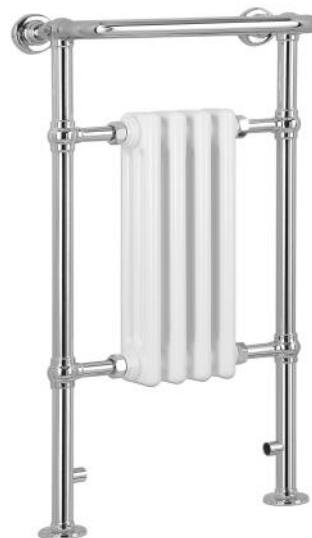

Traditional Towel Warmers

TRAD10

Traditional Towel Warmer

BTU: 3,510

€495.00

TRAD5

Traditional Towel Warmer

BTU: 1,525

€483.00

Please note due to manufacturing tolerances pipe centres may vary by +/- 5mm