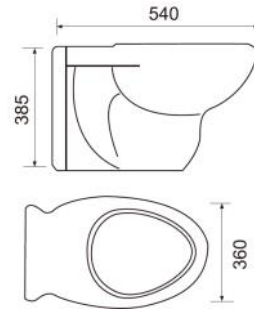

Wall Hung Toilets

Rimless Technology

€205.00

Rimless Technology

€338.00

Rimless Technology

€389.00

NEW

Black
IISERIES

Rimless Technology

€640.00