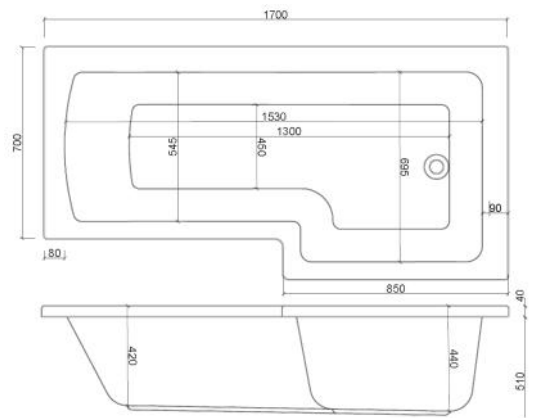

**FSB -06 Granada**  
Double Ended Bath

**FSB -07 Palma**  
Double Slipper Double Ended Bath

**Shower Bath 1700 x 850 RH**

**SAN100/1100 Concealed Wall Frame**

**SAN140/850 Concealed Wall Frame**

**Sidney 1500 x 700**