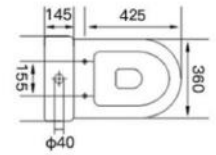

Compact Rimless Pan & Seat

€313.00

Compact Cistern Dual Button Flush

€173.00