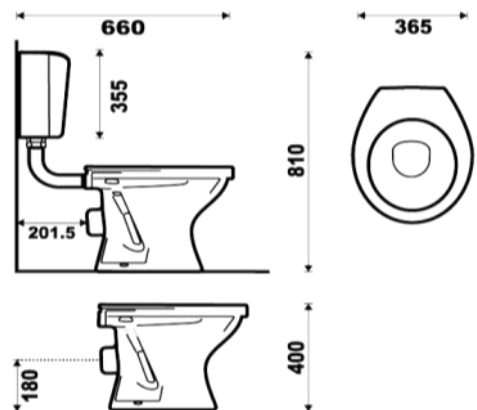

Rapido Low Level Pan (no seat included)

€99.00

Rapido Cistern Lever Flush

€165.00