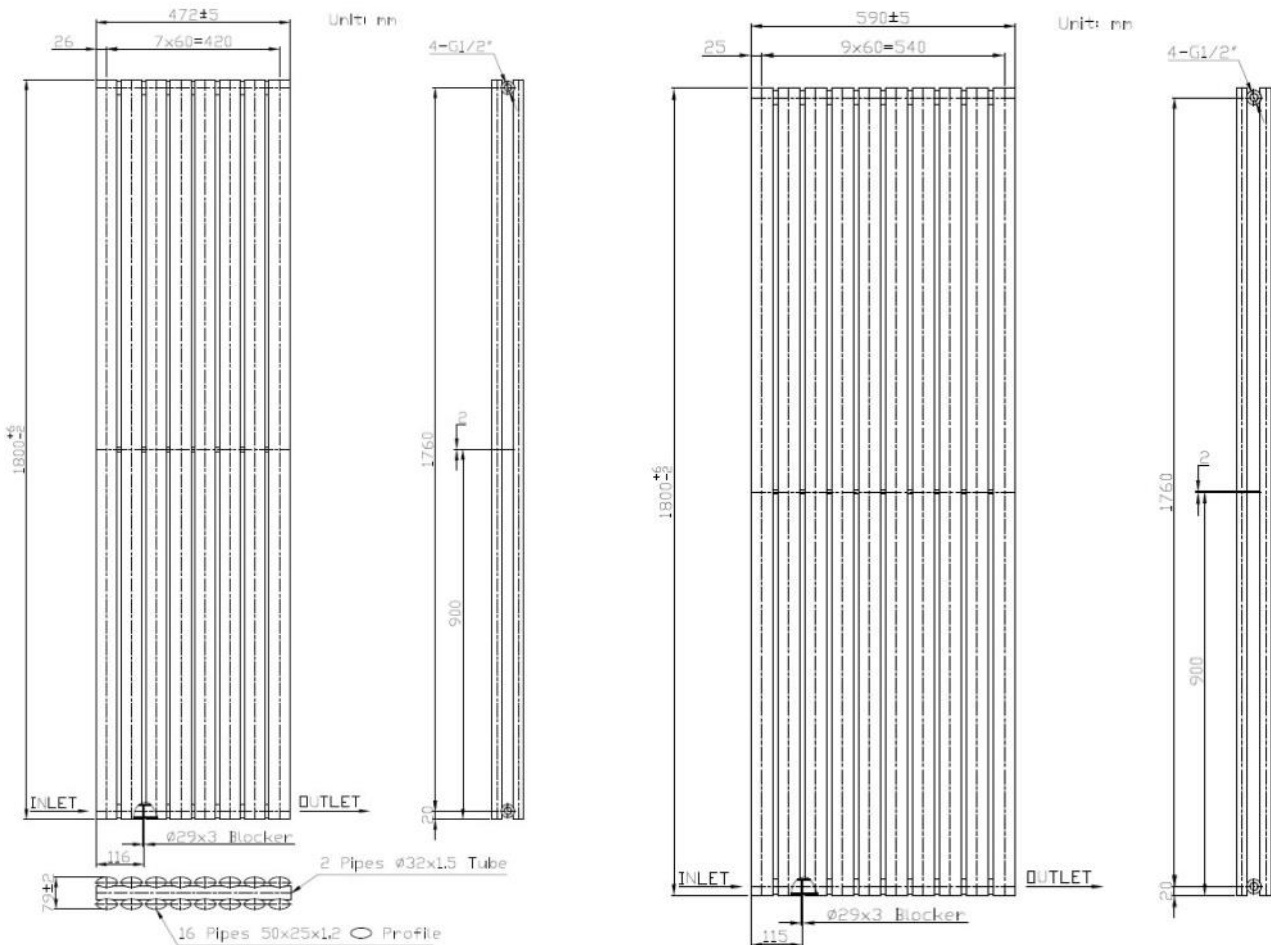

Pipe centre out from wall allow 50mm (+/-5mm)
Radiator depth from wall (inc bracket) to front of rad 90mm (+/-5mm)