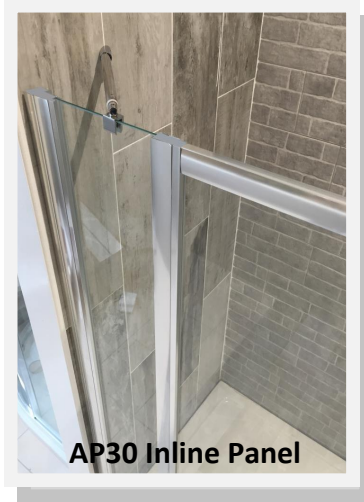

Aero Side Panel

Lifetime Guarantee
Quality
MATRIX
Assured

X PROTECT
Easy Clean Glass Treatment

Code	Size	Adjustment	Door Access	Price
AP70	700	670-690	n/a	€303.00
AP76	760	730-750	n/a	€303.00
AP80	800	770-790	n/a	€303.00
AP90	900	870-890	n/a	€303.00
AP10	1000	970-990	n/a	€352.00
AP80+AP30	1100	1040-1080	n/a	€574.00
AP90+AP30	1200	1140-1180	n/a	€574.00

Extension Profile

AExt40	40	n/a	n/a	€123.00

Height 1850mm	✓
CE approved 6mm toughened safety glass BS EN12150 Class 1	✓
Polished chrome finish	✓
Frameless design	✓
Quick assembly	✓
Easy clean glass	✓