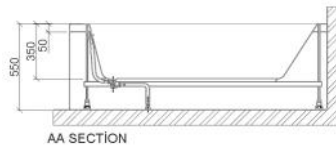

**FSB -06 Granada**  
Double Ended Bath

**FSB -07 Palma**  
Double Slipper Double Ended Bath

**Shower Bath 1700 x 850 RH**

**SAN100/1100 Concealed Wall Frame**

**SAN140/850 Concealed Wall Frame**

**Sidney 1500 x 700**