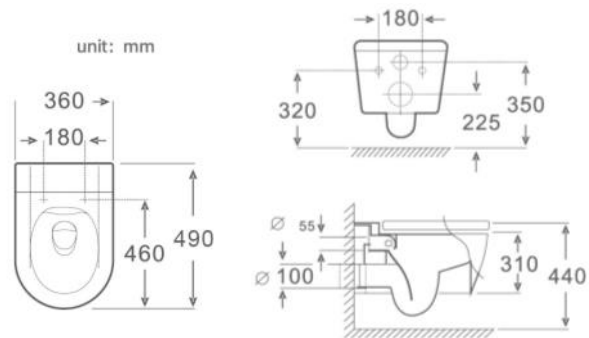

**Bianco Rimless Wall Pan & Seat**

**€389.00**

**NEW**

*Black*  
IISERIES

**Rimless Technology**

**Dubh Black Rimless Wall Pan & Seat**

**€640.00**