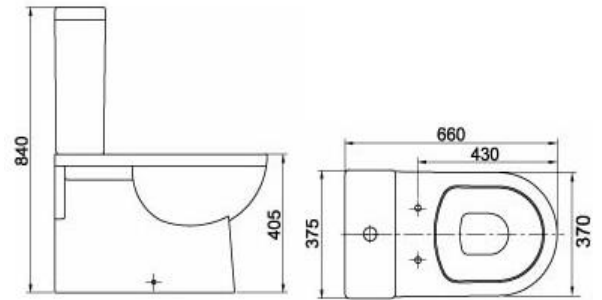

Rio Rimless Pan & Seat

€271.00

Rio Cistern Dual Button Flush

€173.00