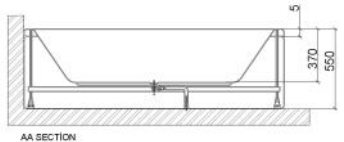

Sigma 1700 x 700

Elite 1700 x 750

Modena 1800 x 800