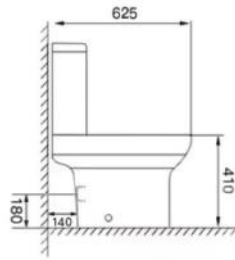

Compact Rimless Pan & Seat

€313.00

Compact Cistern Dual Button Flush

€173.00