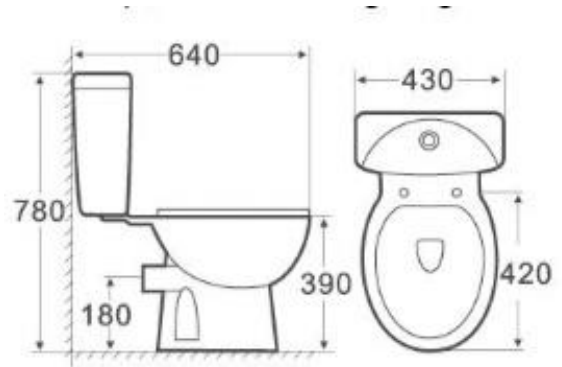

Open Back Toilets

Zeta Pan & Seat

€148.00

Zeta Cistern Dual Button Flush

€99.00