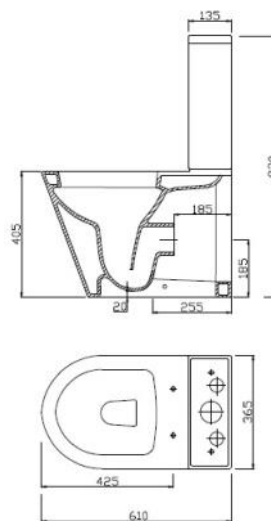

Zoe Rimless Pan & Seat
Zoe Cistern Dual Button Flush

€338.00
€222.00