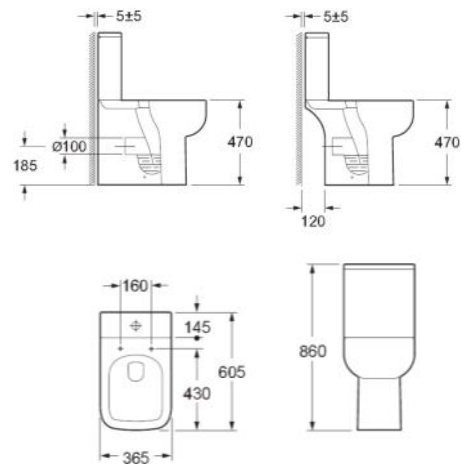

Nero Comfort Height Rimless Pan & Seat

€338.00

Nero Cistern Dual Button Flush

€173.00