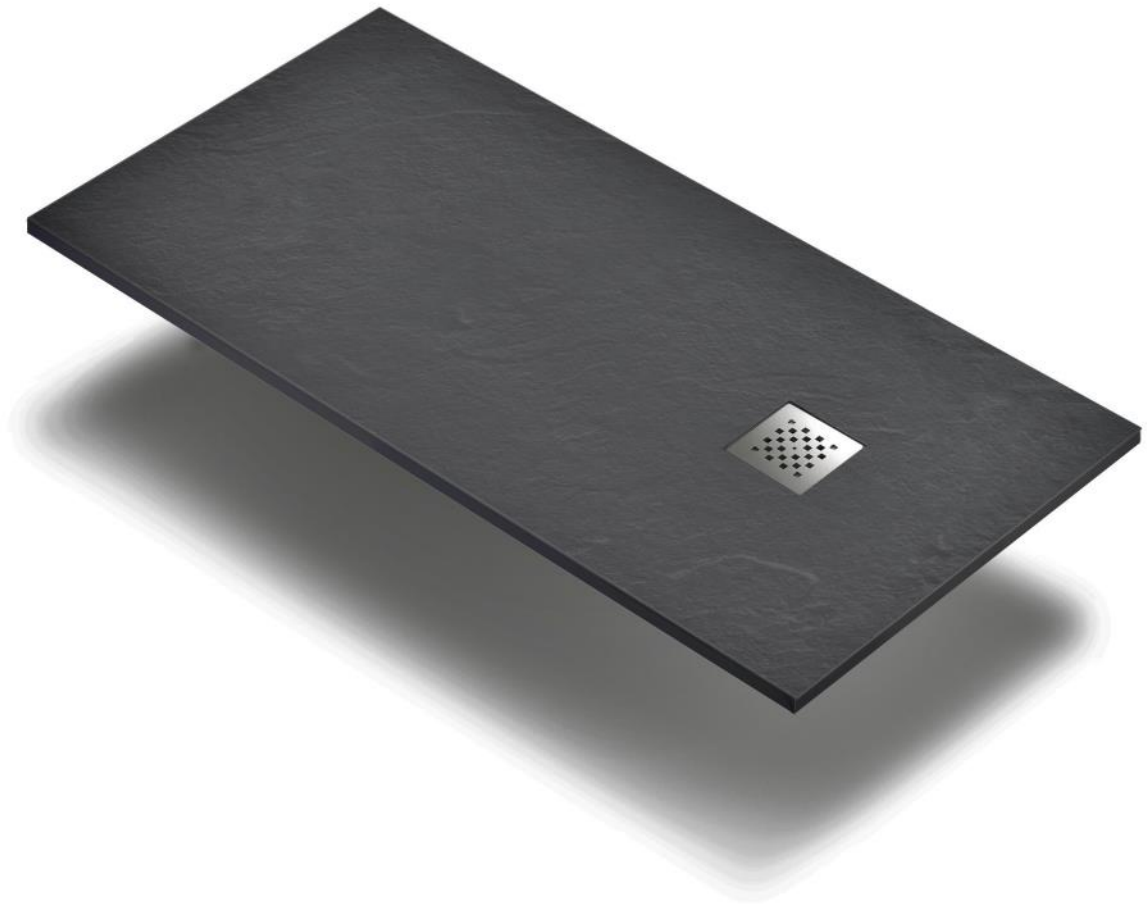

Shower Trays