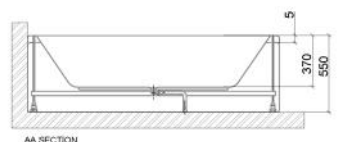

Sigma 1700 x 700

Elite 1700 x 750

Modena 1800 x 800